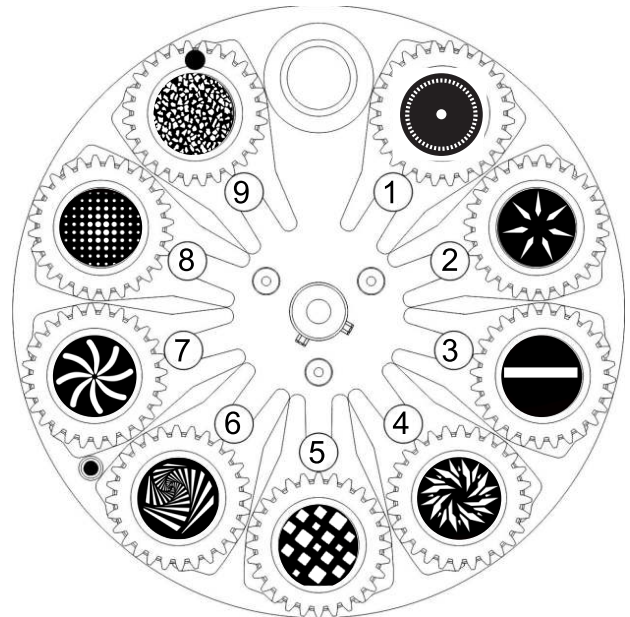

Gobo wheel 2