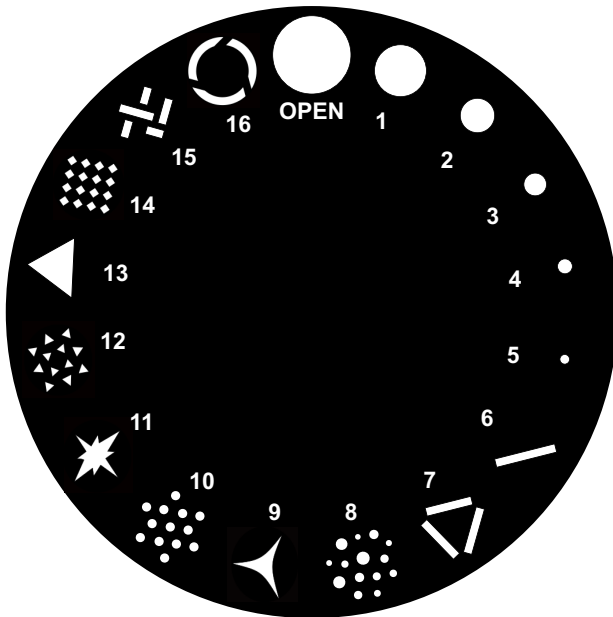

Channel	Function	Value	Percent/Setting
20	Control (3 second hold)	000 ⇔ 069	No function
		070 ⇔ 079	Blackout during pan/tilt
		080 ⇔ 089	Disable pan/tilt blackout
		090 ⇔ 099	Blackout while color wheel is moving
		100 ⇔ 109	Disable color wheel blackout
		110 ⇔ 119	Blackout while gobo wheels are moving
		120 ⇔ 129	Disable gobo wheel blackout
		130 ⇔ 139	Lamp on
		140 ⇔ 149	Pan/tilt reset
		150 ⇔ 159	Color wheel reset
		160 ⇔ 169	Gobo wheel reset
		170 ⇔ 179	Shutter/prism reset
		180 ⇔ 189	No function
		190 ⇔ 199	Frost/focus/zoom reset
		200 ⇔ 209	All reset
		210 ⇔ 219	Blackout all function during pan/tilt
		220 ⇔ 229	Disable blackout all function during pan/tilt
		230 ⇔ 239	Lamp off
		240 ⇔ 255	No function

Gobo Wheels

Gobo wheel 1