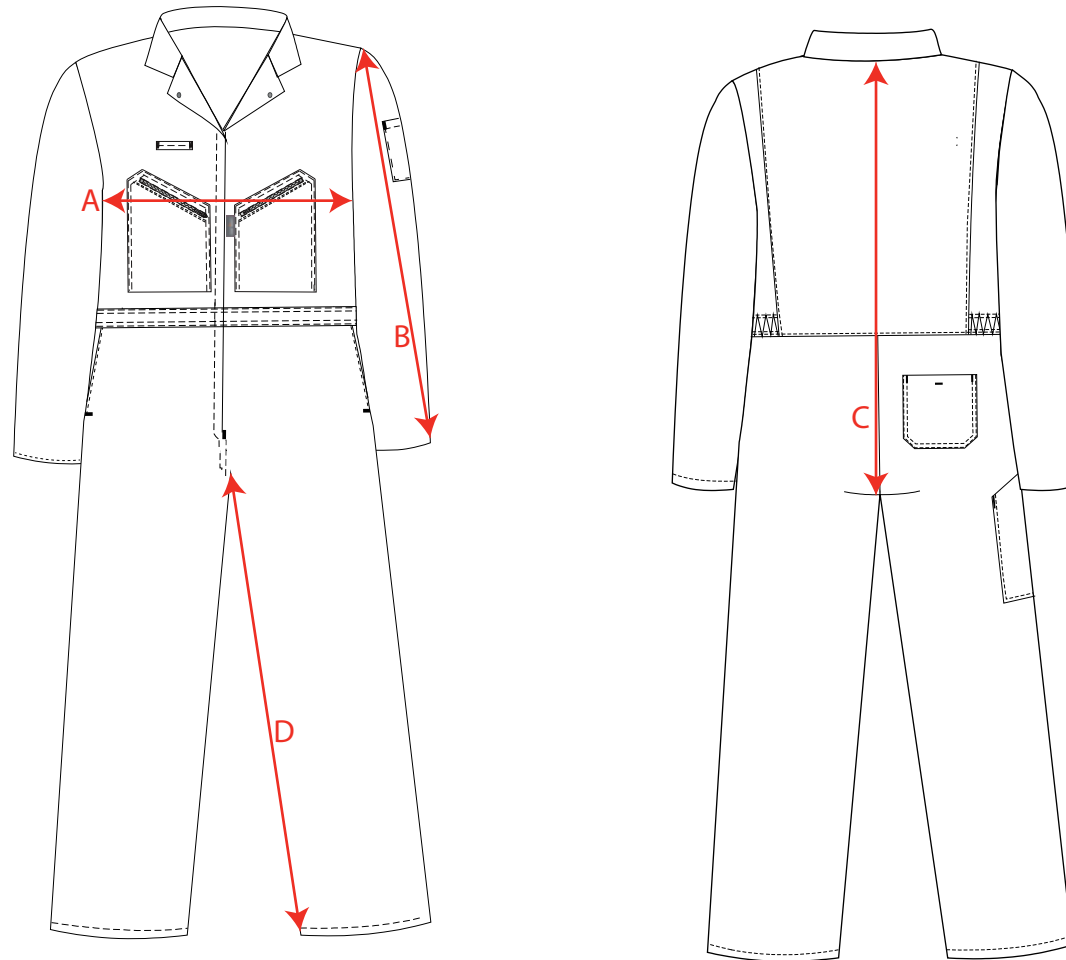

STYLE NO: **C184** DESCRIPTION: Women's Coverall

		XXS	XS	S	M	L	XL	XXL	3XL	4XL	5XL
Chest	A	47.5	49.5	51.5	55.5	59.5	65.5	68.5	71.5	74.5	77.5
Sleeve Length	B	13.75	14	14.24	14.75	15.25	15.75	16	16.25	16.5	16.75
Back Neck To Crotch	C	89	89.5	90	91.5	95.05	98.05	100.3	102.9	104.9	107.2
Inside Leg	D	74	74	74	74	74	74	74	74	74	74